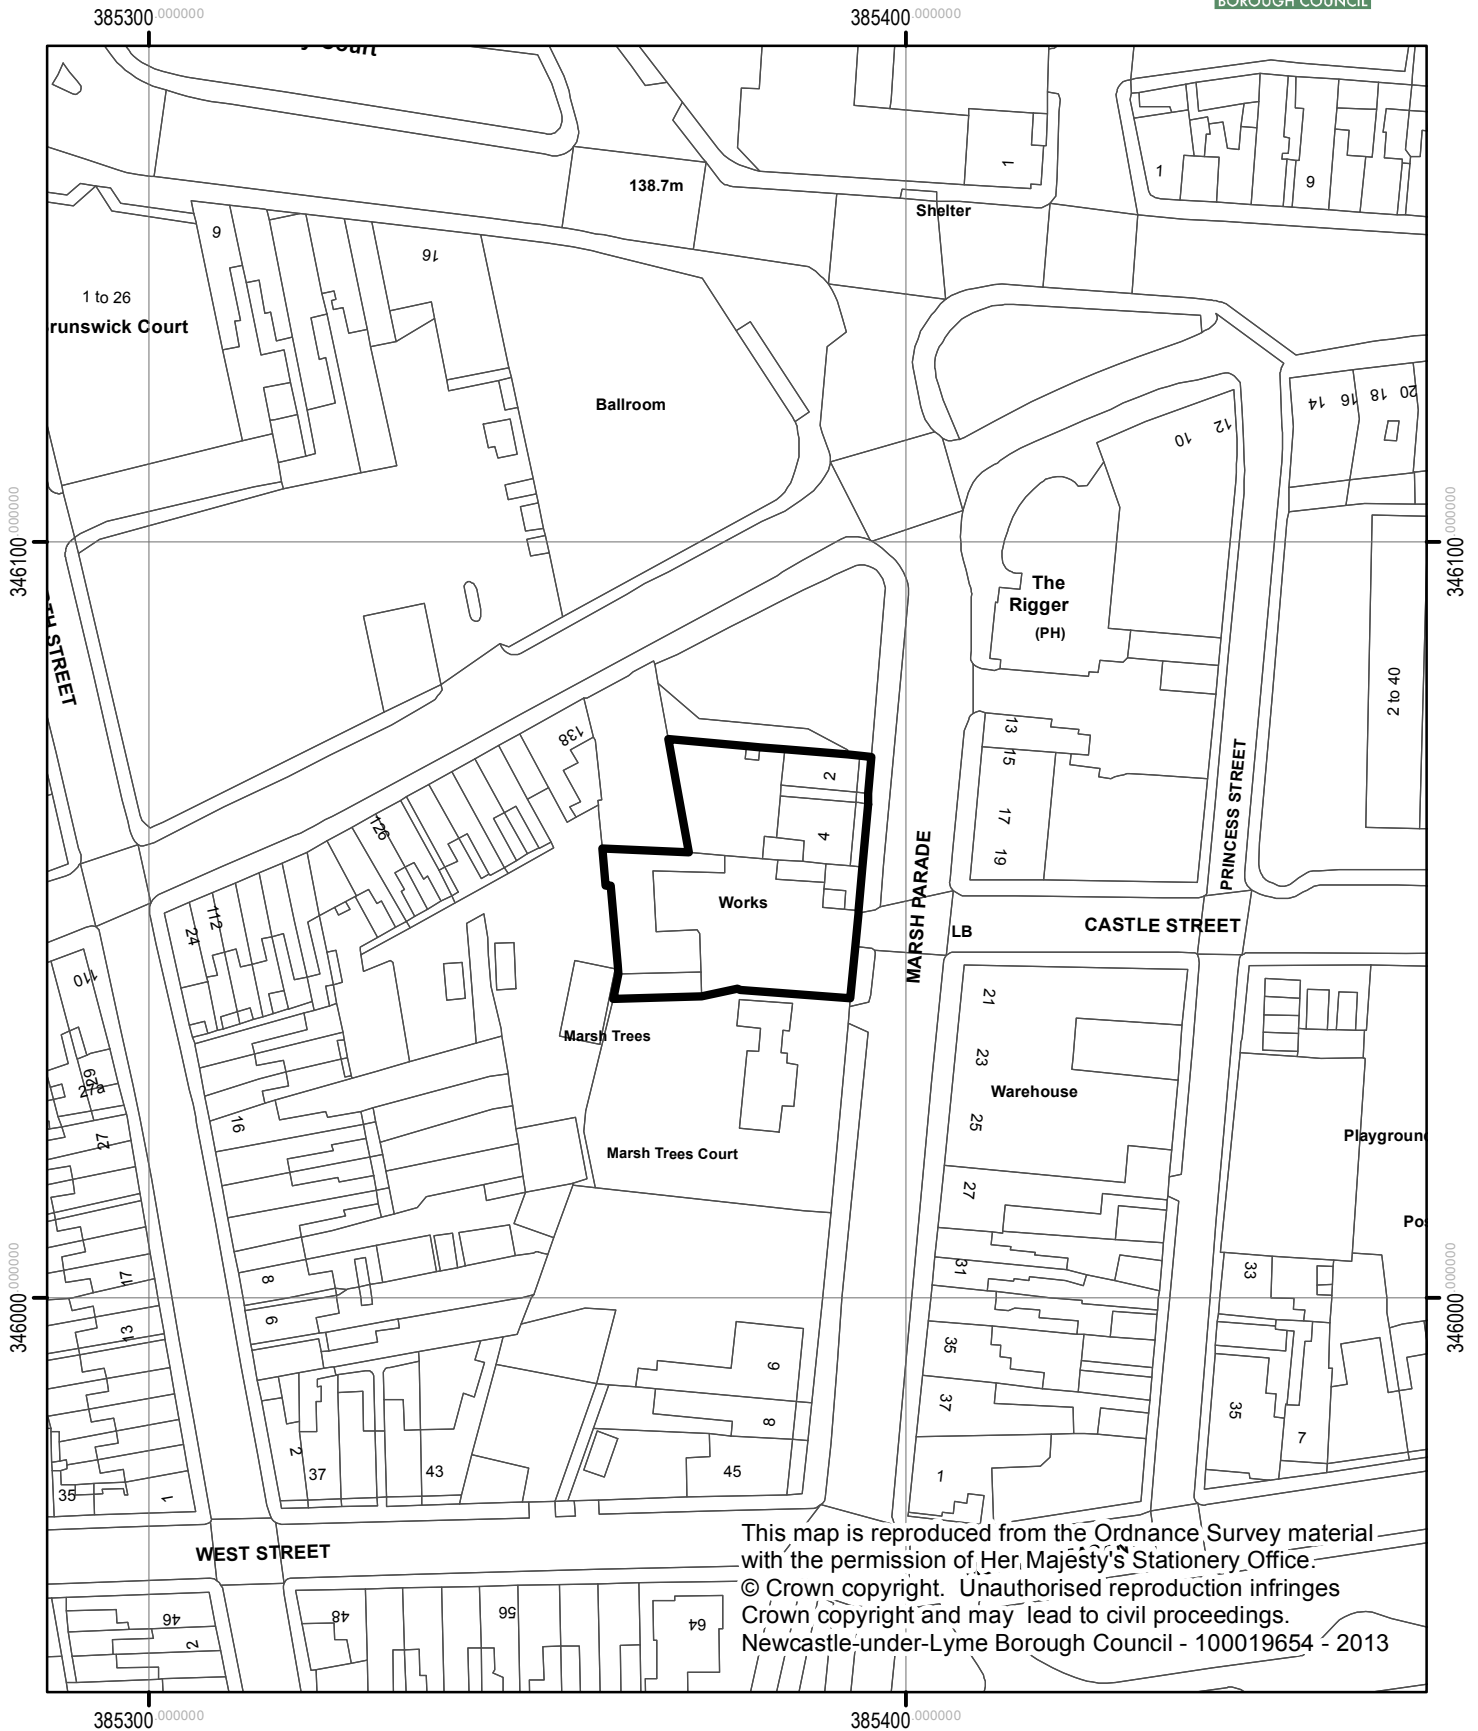

# 2 Marsh Parade Newcastle

Newcastle under Lyme Borough Council  
Planning & Development Services  
Date 27th September 23016

1:1,000